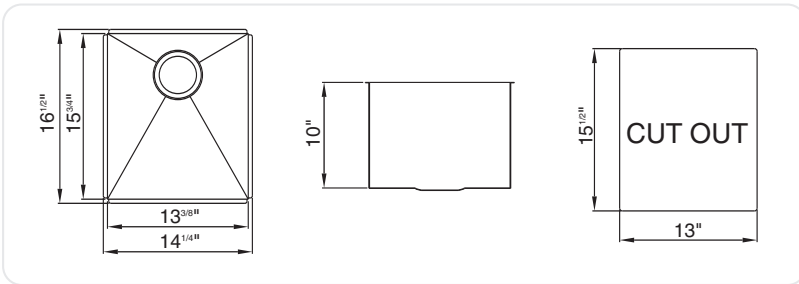

ESATTO

Stainless Steel 1.0 Medium Deep Bowl
Undermount

AS-ES10MXUSUM

- Features**
- 18 gauge Series 304 Steel
 - Undermount installation
 - Bowl depth 10"
 - Fitted with high density sound deadening pads
 - Spray back coating
 - Cross-tapered bowls for efficient drainage
 - Brushed finish

Finish

Brush Polish

Drainer Grid
AS-ES10MDXXPK

Demi Drainer
AS-ES05DDXXPK

Chopping Board
AS-ES10CB92PK

We reserve the right to amend specifications, weights, measures and color availability without prior notice. All measurements are in millimetres unless otherwise stated.